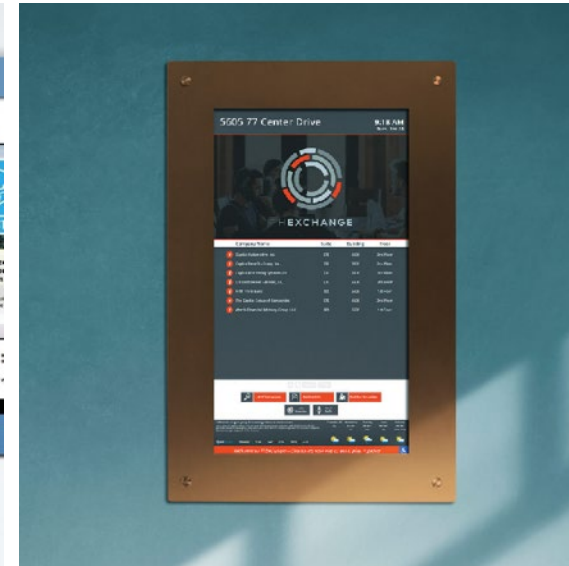

*Listing counts vary from Touch Screen to Static, Horizontal and Vertical alignment. The amount of images you can display on screen depends upon your design choice.

TouchSource Mirada™

Recess-Mounted Digital Wall Display

2022 WALL DISPLAYS

The TouchSource Mirada is fully recessed into the wall for a sleek, architecturally-finished and ADA-compliant enclosure with proprietary commercial-grade engineering so that your investment securely stands the test of time. Perfect for displaying directories and, with a touch screen option, a full array of interactive wayfinding and digital content. It's easy to use, maintain and update.