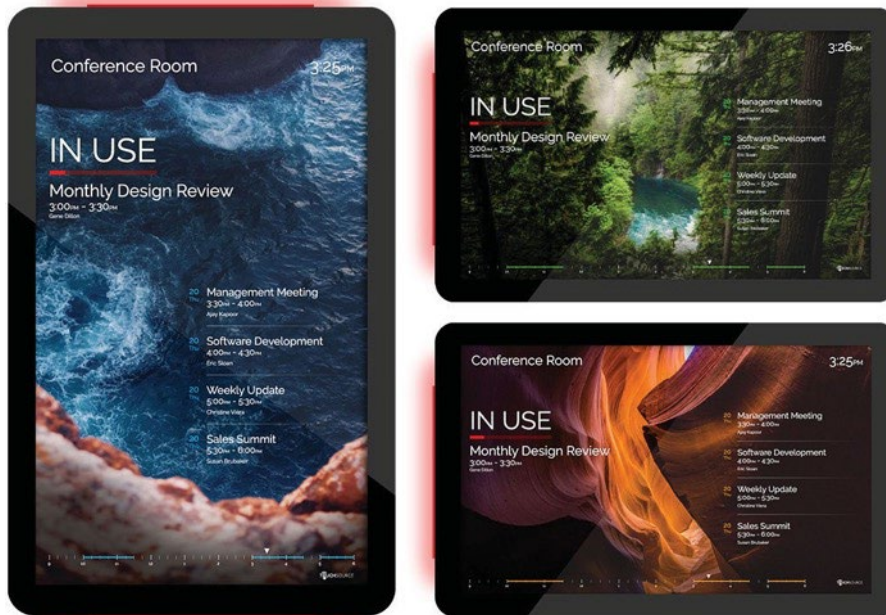

TouchSource SharedSpaces™

Room Signage

2022 ROOM AND ELEVATOR SIGNAGE

Sleek, Simple, Beautiful Room Signage

Show visitors, tenants and employees what meetings are booked and when space is open. Works great for traditional conference rooms as well as flex desk spaces and common areas. Available in horizontal or vertical orientation. Choose from among many beautiful designs or work with us on your preferred look. Vertical and horizontal plus recessed or surface mounting options. This is an easy-to-buy, all-in-one software and hardware device.

Product Code	TS-SHAREDSPACES	
Monitor	<i>Size</i>	10.03"W x 7.12"H x 0.98"D
	<i>Resolution</i>	1280 x 800
Electrical	Power Input: 12 V/3 A (36W ITE Adapter)	
Data	CAT5 or CAT6 data cable with RJ-Male connector.	
Warranty	2-Year warranty on all hardware.	
Lead Time	Approx. 6-8 weeks