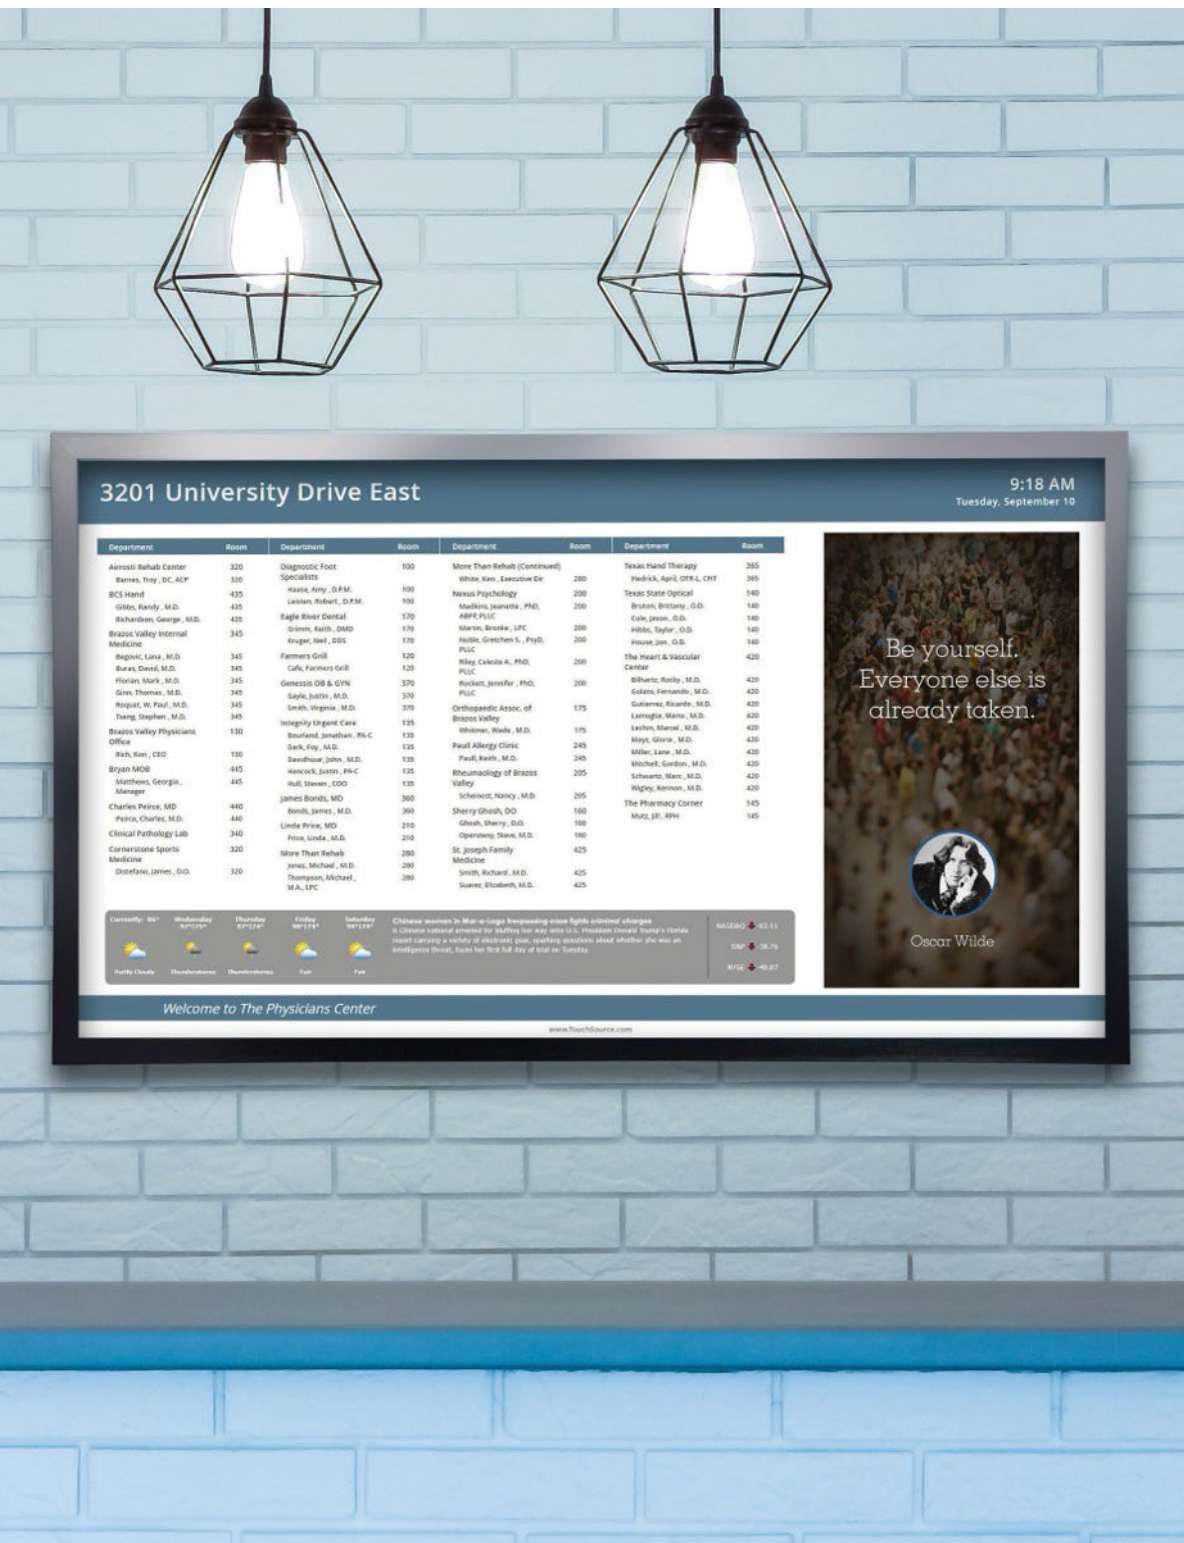

2022 Product Catalog

TouchSource ActiveSpaces Portfolio

Simple Solutions for Smart Spaces

Contents

- About TouchSource 3
- Digital Directory Applications 6
- Wall Displays 18
- Video Walls..... 30
- Room and Elevator Signage 35
- Kiosks 39
- Support & Warranties 48