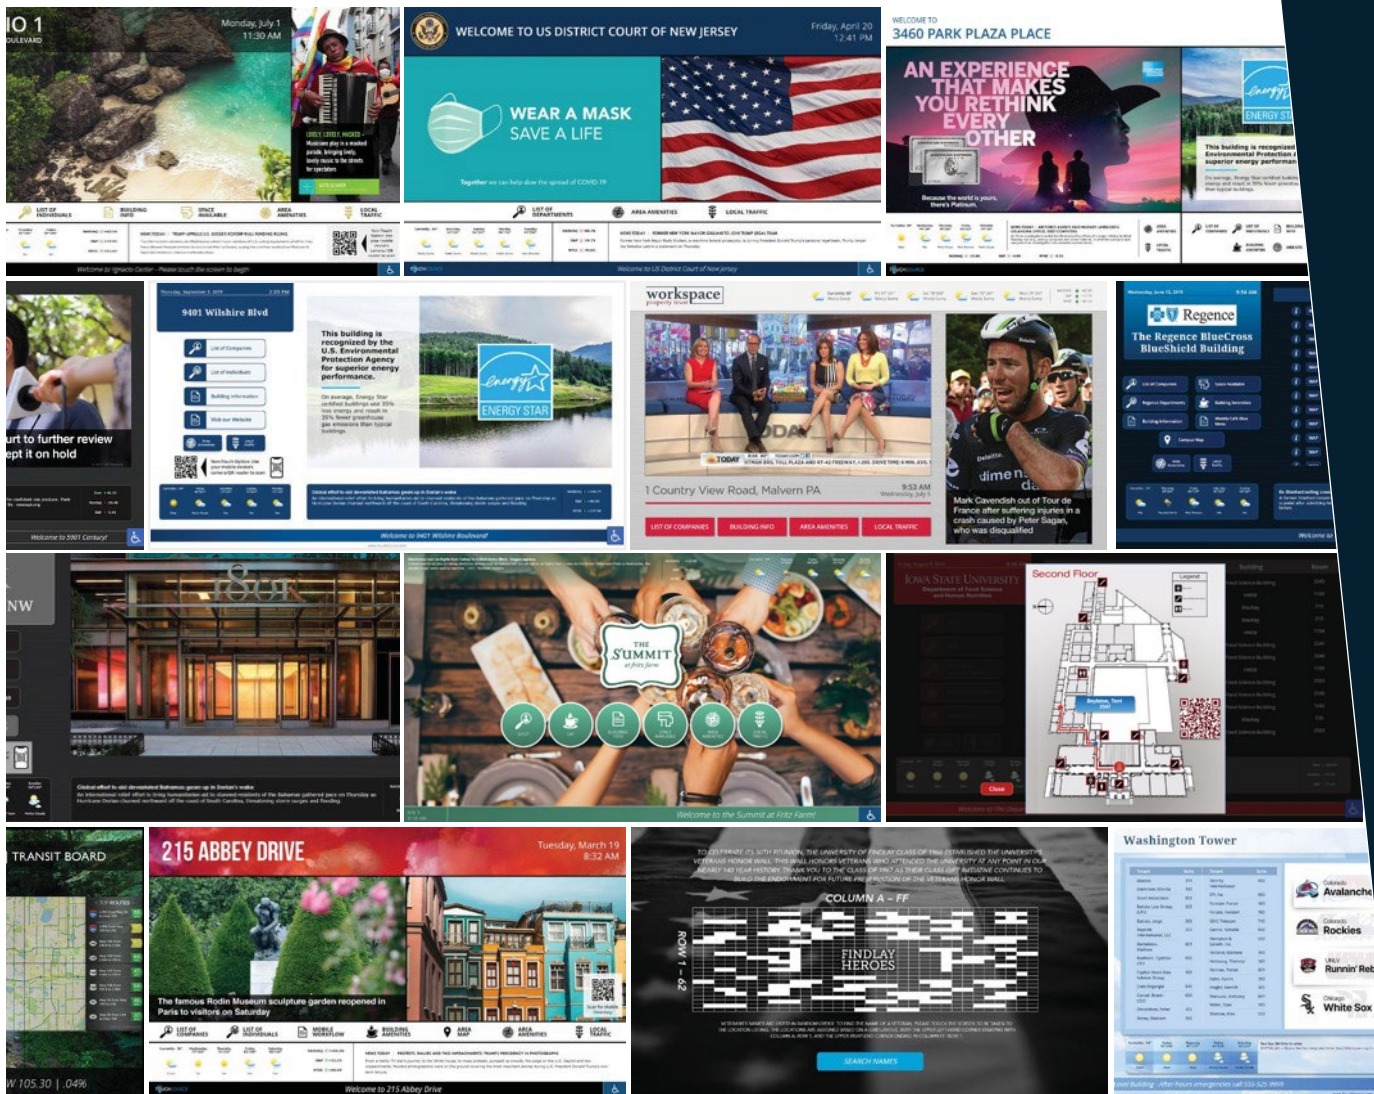

© 2022 TouchSource Inc. All Rights Reserved.

TouchSource delivers simple solutions for smart spaces that engage people.

Our captivating digital displays and IoT-connected directory solutions improve the experience of visitors, tenants, patients, students, citizens and shoppers.

Trusted by North America's Top Professionals & Companies

+10,000

Deployments

5 years in a Row

Inc. 5000 list for fastest growing companies

Top 10%

Customer Satisfaction (Net Promoter Score)

Digital Content for Smart Spaces

Register What is the U.S. Senate filibuster and why is everyone talking about it?

Currently: 47° Thursday 47°/27° Friday 48°/27° Saturday 47°/27°

Madison: 108.77 SLP: 136.22 WWS: 1154.13

Bus Service

Route Line/Stop Mins to Arrival