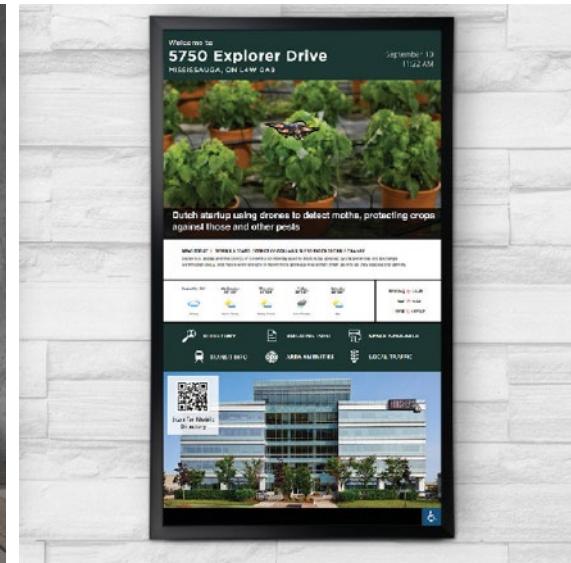

* Portion recessed in wall

** Listing counts vary from Touch Screen to Static, Horizontal and Vertical alignment. The amount of images you can display on screen depends upon your design choice.

TouchSource Keystone™

Standalone Digital Wall Display

2022 WALL DISPLAYS

The TouchSource Keystone offers a slim, high-tech look in a touch screen or static monitor. Comes with the TouchSource Display Mounting System which includes proprietary engineering that secures the display, allows proper airflow and inhibits unwanted access. Perfect for displaying directories and, with a touch screen option, a full array of interactive wayfinding and digital content. It's easy to use, maintain and update and it's ADA-compliant.