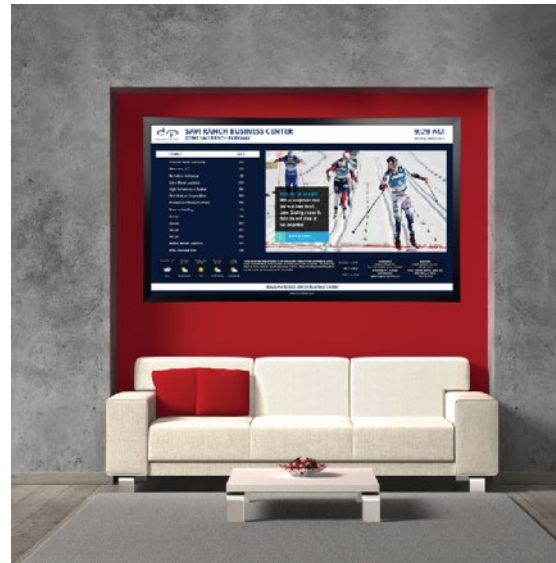

* Portion recessed in wall

** Listing counts vary from Touch Screen to Static, Horizontal and Vertical alignment. The amount of images you can display on screen depends upon your design choice.

TouchSource Keystone™

Standalone Digital Wall Display

2022 WALL DISPLAYS

The TouchSource Keystone offers a slim, high-tech look in a touch screen or static monitor. Comes with the TouchSource Display Mounting System which includes proprietary engineering that secures the display, allows proper airflow and inhibits unwanted access. Perfect for displaying directories and, with a touch screen option, a full array of interactive wayfinding and digital content. It's easy to use, maintain and update and it's ADA-compliant.