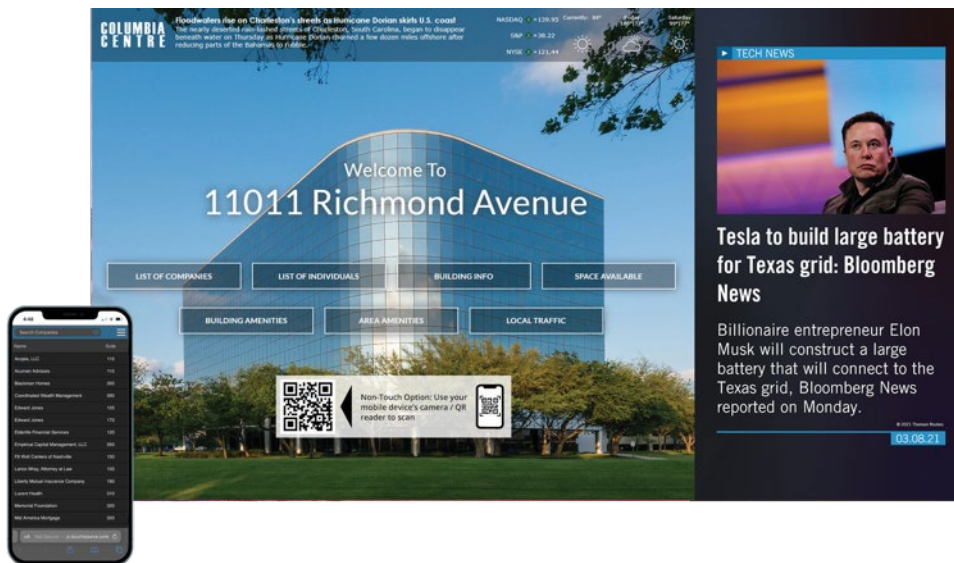

TouchSource Inspire

THE Ultimate Mood-Shaping Experience

2022 DIGITAL DIRECTORY APPLICATIONS SOFTWARE

Upgrade Your Space with a Window to the World

- **Mobile Directory** – Stunning, easy-to-use directories and messaging boards that deliver interactivity how you want it—touch, mobile, or both.
- **Transit Schedules** – for local rail, bus and other transportation information
- **Infotainment** – Choose an unlimited amount of infotainment, sports and exciting content feeds to draw visitors to your directory
- **Art Backgrounds** – Inspire and engage your audience with art or motion scenery included in your design*
- **Dual-Language Navigation** – Offer easier navigation with design for one added language included, and more language and/or translation services available (for an added fee)
- **Virtual Communications** – Let visitors notify your tenants of their arrival through our QR code calling or Concierge notification services
- **QR Code Surveys** – Deploy surveys, self-service check-in and other forms using QR codes for mobile delivery
- **Analytics** – Dashboard provides insights into analytics touch and mobile data from users.
- **Digital Content** – Listings, messaging, traffic, local amenities and entertainment combine to invite, inform and inspire visitors
- **Simple Access** – Secure, easy-to-use platform and unlimited remote support

*Explore what's included and add-on options with your TouchSource Account Manager

TouchSource Engage

Engage Visitors with an Enriched Experience

2022 DIGITAL DIRECTORY APPLICATIONS
SOFTWARE

Curated Visual Infotainment Looks Stunning on Popular Large Displays