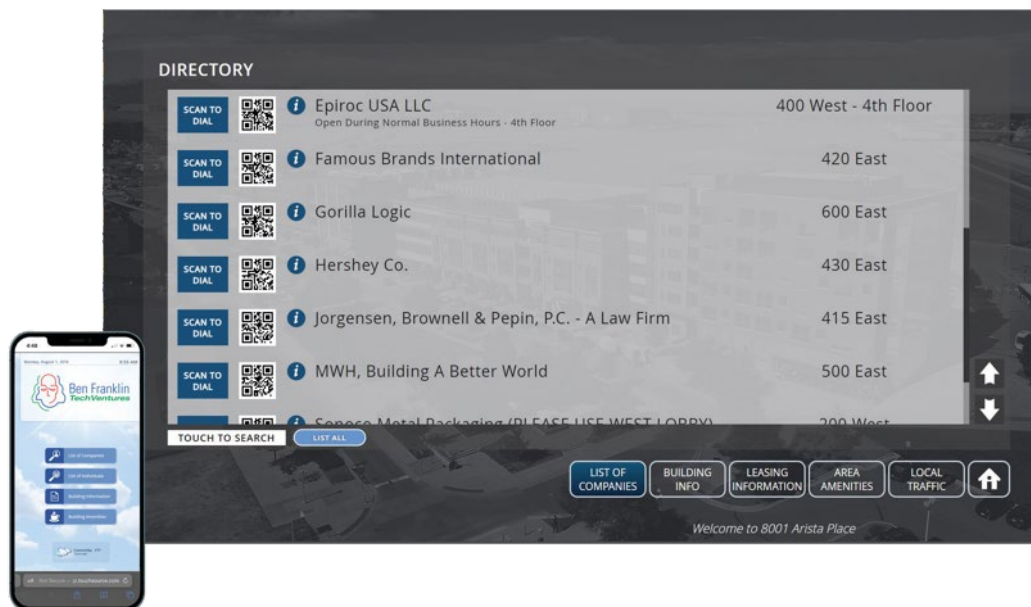

Ask today how you can upgrade your infotainment feeds while reducing costs with the Directory Media Network

TouchSource Wayfinding

Help Visitors Orient, Navigate, and Arrive at Their Destination On Time

2022 DIGITAL DIRECTORY APPLICATIONS
SOFTWARE ADD ONS

Guide Users Through Buildings and Campuses with Intuitive, Eye-Catching Maps

- **Updates Automatically** – When a tenant moves to a different location, your map updates itself for effortless upkeep
- **Animated Paths** – Animated lines for turn-by-turn directions
- **Layered 2D or 3D Maps** – Select just the right options for optimized spatial orientation including 2D and 3D renderings
- **Station-to-Station Wayfinding** – Get visitors quickly to the right location across your large property campuses
- **Mobile Directions** – Take the map with you from the directory to your mobile device via QR codes and text-to-mobile for interactive mobile navigation
- **Branded & Localized Design** – Customize the look and feel of your maps to match your branding, local amenities, stairways, elevators and localized property features

Help visitors identify their destination, orient themselves easily, and navigate effectively

TouchSource Virtual Receptionist

Popular for Self-Service Lobbies

2022 DIGITAL DIRECTORY APPLICATIONS
SOFTWARE ADD ONS