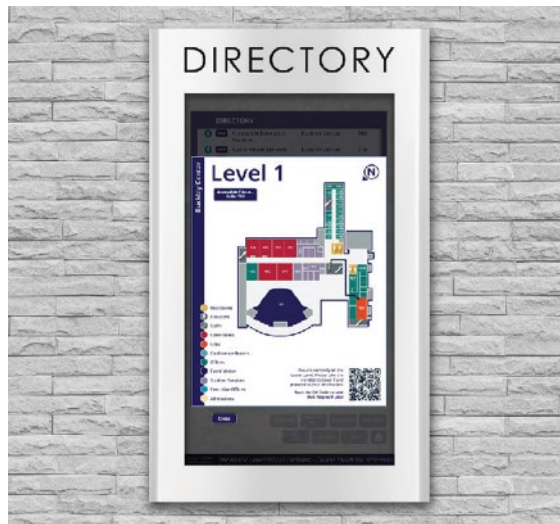

Wall Displays

- TouchSource Pantella™19
- TouchSource Mirada™21
- TouchSource Keystone™23
- TouchSource Custom Finishes
- Wall Display Options25
- TouchSource AuxSpaces26
- TouchSource Product Options28

TouchSource Pantella™

Surface-Mounted Digital Wall Display

2022 WALL DISPLAYS

The TouchSource Pantella wall-mounted, ADA-compliant digital display is an architecturally-finished enclosure with proprietary commercial-grade engineering so that your investment securely stands the test of time. Design includes proprietary engineering for active ventilation and a locking mechanism for easy maintenance and security. Perfect for displaying directories and, with a touch screen option, a full array of interactive wayfinding and digital content. Draw visitors right to the bright and inviting screen, with or without “Directory” lettering, for a great self-service experience.

"TouchSource directories and support team are a great investment. The install and configuration was seamless. Makes a Property Manager's life very easy!"

Von, Realty Trust Group

TouchSource Pantella™

Surface-Mounted Digital Wall Display