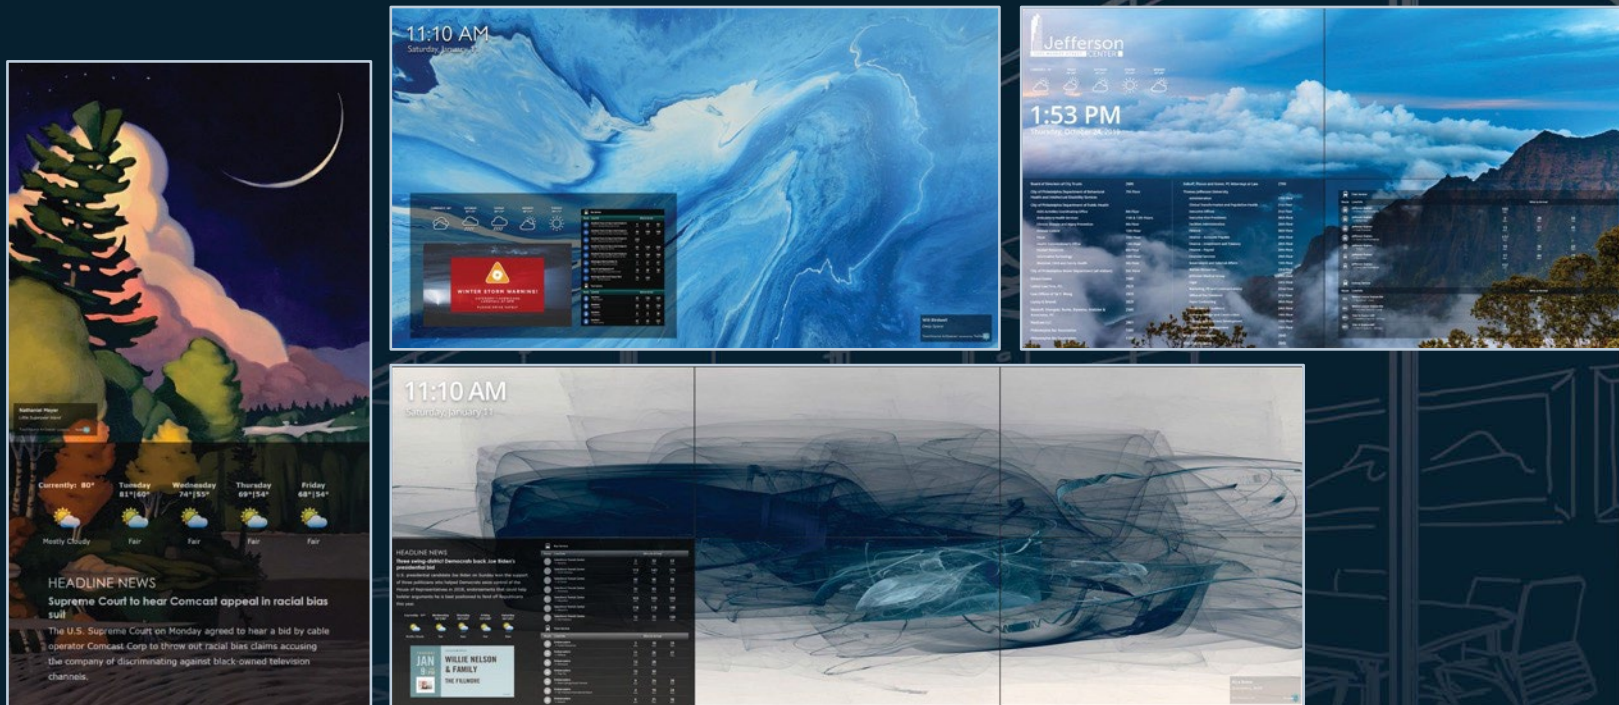

TouchSource Aspen™ Video Walls 32

TouchSource Monarch™ Video Wall (LED) . . 33

TouchSource Custom Video Wall 34

TouchSource Video Walls

Killer Amenity with Turnkey Simplicity

2022 VIDEO WALLS

“Since the video wall installation tenants have had a universally positive response. The art initially captures one’s attention due to its scale and aesthetics, while the functionality of the TouchSource content really makes the seating area welcoming and communicates the message that the lobby isn’t a museum. It’s OK to come over, sit down, relax, hang out and gather information.”

- Create a wider array of shapes with an immersive, uninterrupted bezel-less digital canvas.
- Deliver indoor or outdoor digital wallpaper or very large digital video wall experiences.
- Enjoy more vivid resolution, brighter colors, easier maintenance, and a more expressive digital experience.